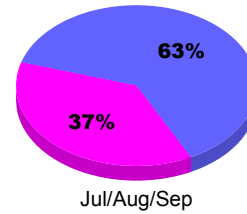

Club Results 2011-2012

Goal, New, Dropped, Gain/Loss

MEMBERSHIP

Membership Results
2011-2012

Membership
2010-2011

Month	Net Memb Goal	Actual New Memb	Actual Dropped Memb	Gain/Loss of Memb	Gain/Loss of Memb
Jul/Aug/Sep		30	-54	-24	-7
Totals		30	-54	-24	-7

Membership Results 2011-2012

Goal, New, Dropped, Gain/Loss

Comparison of Club Gain/Loss

Current Year Compared to the Previous Year

Comparison of Membership Gain/Loss

Current Year Compared to the Previous Year

YTD Status Quo Clubs 2011-2012

Status Quo Clubs Compared to Status Quo Members

Gender Comparison 2011-2012

Male Female